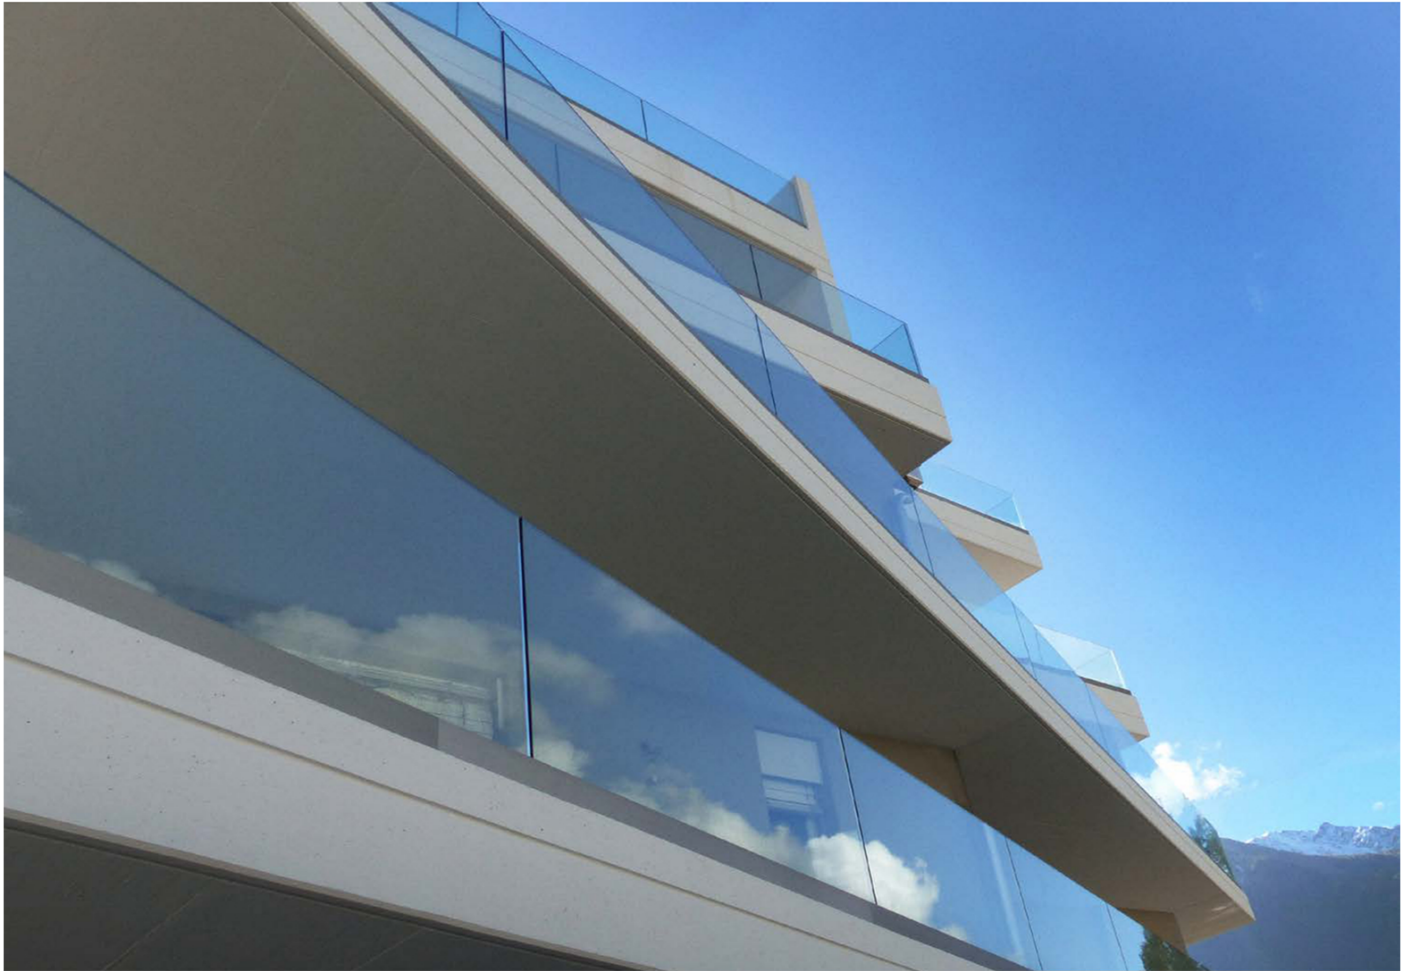

M17

Top Mounting Railing Profile