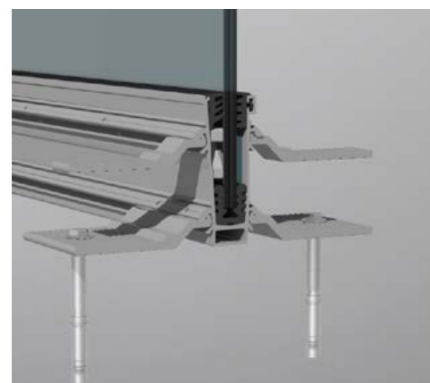

M15

In - Floor Balcony System

Invisible

We have designed a perfect solution for the creation of a Frameless Balcony. Minimal design, transparent view without visible aluminium profile.

M17

Top Mounting Railing Profile